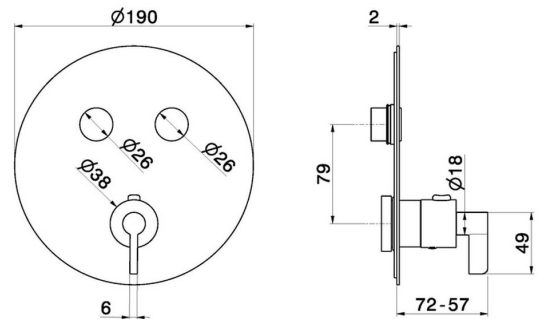

70456E.61.020

2 ways out thermostatic concealed mixer, with one handle for temperature control and buttons on/off. External part. Ø190 - finish PVD Glossy Gold

PVD Glossy Gold

FEATURES

Material	Brass
Installation	Wall concealed part
Outlets	2 Ways Out
Water mixing	Thermostatic
Required for installation	<u>27751.00.000</u>

TECHNICAL DRAWING

70456E.61.020

2 ways out thermostatic concealed mixer, with one handle for temperature control and buttons on/off. External part. Ø190 - finish PVD Glossy Gold

AVAILABLE FINISHES

61.020

PVD Glossy Gold