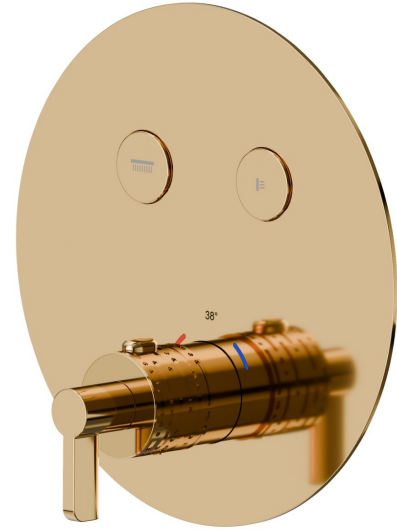

70456E.61.020

2 ways out thermostatic concealed mixer, with one handle for temperature control and buttons on/off. External part. Ø190 - finish PVD Glossy Gold

PVD Glossy Gold

FEATURES

Material	Brass
Installation	Wall concealed part
Outlets	2 Ways Out
Water mixing	Thermostatic
Required for installation	<u>27751.00.000</u>

TECHNICAL DRAWING

70456E.61.020

2 ways out thermostatic concealed mixer, with one handle for temperature control and buttons on/off. External part. Ø190 - finish PVD Glossy Gold

AVAILABLE FINISHES

61.020

PVD Glossy Gold