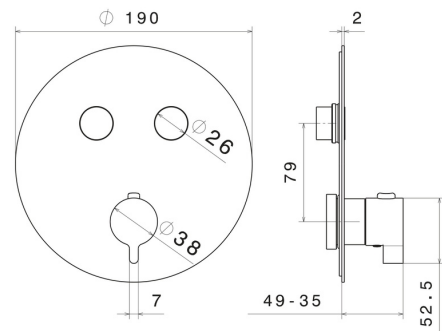

70402E.01.014

2 ways out thermostatic concealed mixer, with one handle for temperature control and buttons on/off. External part - finish Matt White

FEATURES

Material	Brass
Installation	Wall concealed part
Outlets	2 Ways Out
Water mixing	Thermostatic
Required for installation	<u>27751.00.000</u>

TECHNICAL DRAWING

70402E.01.014

2 ways out thermostatic concealed mixer, with one handle for temperature control and buttons on/off. External part - finish Matt White

AVAILABLE FINISHES

01.014

Matt White

01.093