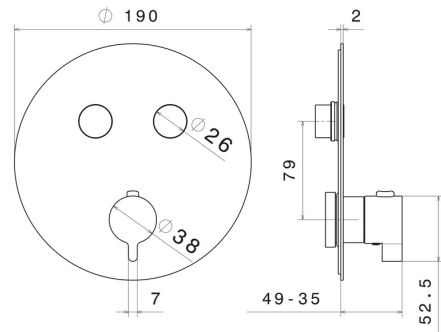

70402E.01.093

2 ways out thermostatic concealed mixer, with one handle for temperature control and buttons on/off. External part - finish Matt Black

FEATURES

Material	Brass
Installation	Wall concealed part
Outlets	2 Ways Out
Water mixing	Thermostatic
Required for installation	<u>27751.00.000</u>

TECHNICAL DRAWING

70402E.01.093

2 ways out thermostatic concealed mixer, with one handle for temperature control and buttons on/off. External part - finish Matt Black

AVAILABLE FINISHES

01.093

Matt Black

01.014