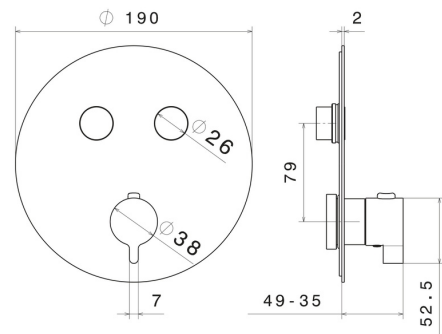

70402E.21.018

2 ways out thermostatic concealed mixer, with one handle for temperature control and buttons on/off. External part - finish Chrome

FEATURES

Material	Brass
Installation	Wall concealed part
Outlets	2 Ways Out
Water mixing	Thermostatic
Required for installation	<u>27751.00.000</u>

TECHNICAL DRAWING

70402E.21.018

2 ways out thermostatic concealed mixer, with one handle for temperature control and buttons on/off. External part - finish Chrome

AVAILABLE FINISHES

21.018

Chrome

01.014

finish Matt White