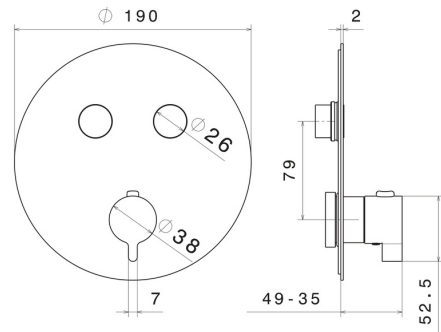

70402E.47.083

2 ways out thermostatic concealed mixer, with one handle for temperature control and buttons on/off. External part - finish Groove Bronze

FEATURES

Material	Brass
Installation	Wall concealed part
Outlets	2 Ways Out
Water mixing	Thermostatic
Required for installation	<u>27751.00.000</u>

TECHNICAL DRAWING

70402E.47.083

2 ways out thermostatic concealed mixer, with one handle for temperature control and buttons on/off. External part - finish Groove Bronze

AVAILABLE FINISHES

47.083

Groove Bronze