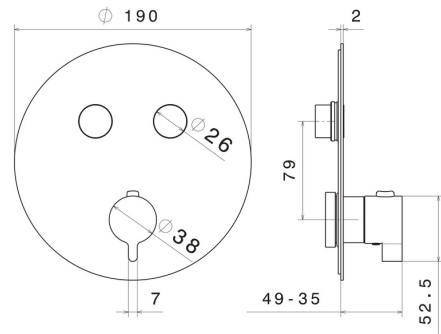

## 70402E.58.061

2 ways out thermostatic concealed mixer, with one handle for temperature control and buttons on/off. External part - finish PVD Copper Bronze

### TECHNICAL DRAWING

  
AR Preview  
try it in your home

More Details  
on our [website](#)

**70402E.58.061**

2 ways out thermostatic concealed mixer, with one handle for temperature control and buttons on/off. External part - finish PVD Copper Bronze