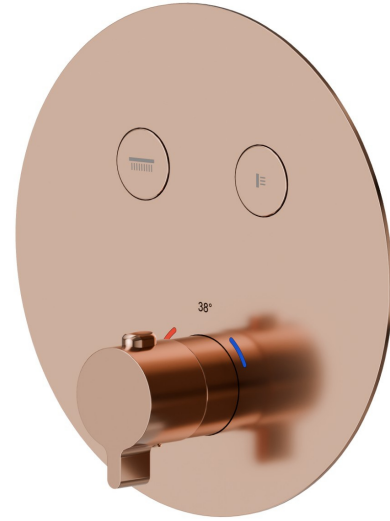

## 70402E.58.061

2 ways out thermostatic concealed mixer, with one handle for temperature control and buttons on/off. External part - finish PVD Copper Bronze

### FEATURES

Material	<b>Brass</b>
Installation	<b>Wall concealed part</b>
Outlets	<b>2 Ways Out</b>
Water mixing	<b>Thermostatic</b>
Required for installation	<b><u>27751.00.000</u></b>

### TECHNICAL DRAWING

  
AR Preview  
try it in your home

More Details  
on our [website](#)

**70402E.58.061**

2 ways out thermostatic concealed mixer, with one handle for temperature control and buttons on/off. External part - finish PVD Copper Bronze