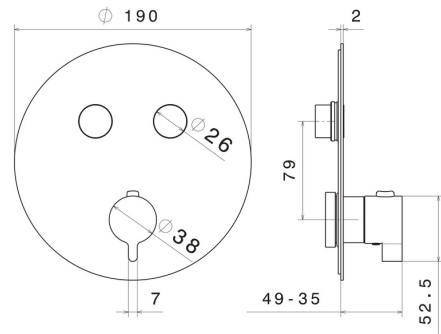

70402E.58.063

2 ways out thermostatic concealed mixer, with one handle for temperature control and buttons on/off. External part - finish PVD Gun Metal

FEATURES

Material	Brass
Installation	Wall concealed part
Outlets	2 Ways Out
Water mixing	Thermostatic
Required for installation	<u>27751.00.000</u>

TECHNICAL DRAWING

70402E.58.063

2 ways out thermostatic concealed mixer, with one handle for temperature control and buttons on/off. External part - finish PVD Gun Metal

AVAILABLE FINISHES

58.063

PVD Gun Metal