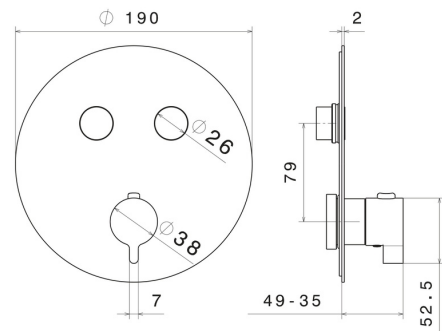

70402E.59.064

2 ways out thermostatic concealed mixer, with one handle for temperature control and buttons on/off. External part - finish PVD Brushed Gun Metal

FEATURES

Material	Brass
Installation	Wall concealed part
Outlets	2 Ways Out
Water mixing	Thermostatic
Required for installation	<u>27751.00.000</u>

TECHNICAL DRAWING

70402E.59.064

2 ways out thermostatic concealed mixer, with one handle for temperature control and buttons on/off. External part - finish PVD Brushed Gun Metal

AVAILABLE FINISHES

59.064

PVD Brushed Gun Metal