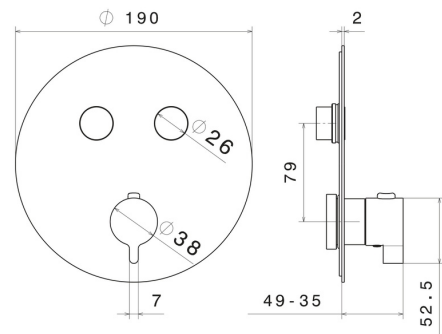

## 70402E.59.066

2 ways out thermostatic concealed mixer, with one handle for temperature control and buttons on/off. External part - finish PVD Brushed steel

### TECHNICAL DRAWING

**70402E.59.066**

2 ways out thermostatic concealed mixer, with one handle for temperature control and buttons on/off. External part - finish PVD Brushed steel

**AVAILABLE FINISHES**