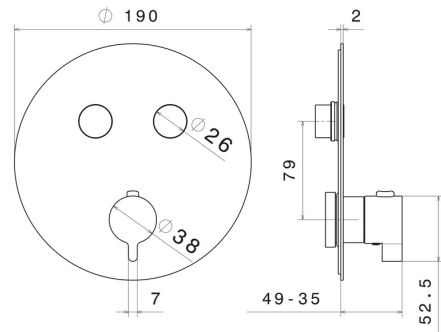

70402E.59.067

2 ways out thermostatic concealed mixer, with one handle for temperature control and buttons on/off. External part - finish PVD Brushed Copper Bronze

FEATURES

Material	Brass
Installation	Wall concealed part
Outlets	2 Ways Out
Water mixing	Thermostatic
Required for installation	<u>27751.00.000</u>

TECHNICAL DRAWING

70402E.59.067

2 ways out thermostatic concealed mixer, with one handle for temperature control and buttons on/off. External part - finish PVD Brushed Copper Bronze

AVAILABLE FINISHES

59.067