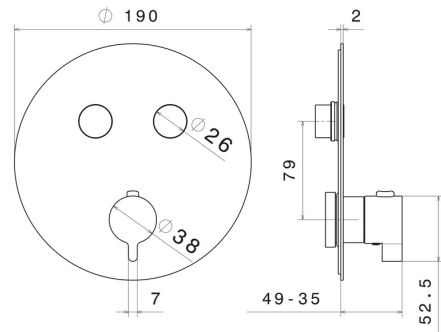

70402E.59.097

2 ways out thermostatic concealed mixer, with one handle for temperature control and buttons on/off. External part - finish PVD Brushed Gold

FEATURES

Material	Brass
Installation	Wall concealed part
Outlets	2 Ways Out
Water mixing	Thermostatic
Required for installation	<u>27751.00.000</u>

TECHNICAL DRAWING

70402E.59.097

2 ways out thermostatic concealed mixer, with one handle for temperature control and buttons on/off. External part - finish PVD Brushed Gold

AVAILABLE FINISHES

59.097

PVD Brushed Gold