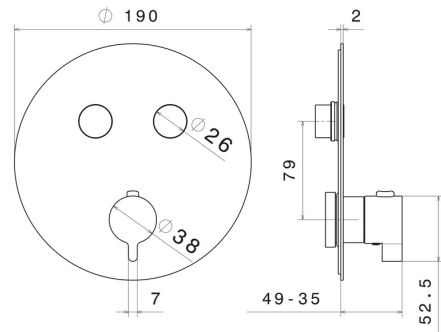

70402E.61.020

2 ways out thermostatic concealed mixer, with one handle for temperature control and buttons on/off. External part - finish PVD Glossy Gold

FEATURES

Material	Brass
Installation	Wall concealed part
Outlets	2 Ways Out
Water mixing	Thermostatic
Required for installation	<u>27751.00.000</u>

TECHNICAL DRAWING

70402E.61.020

2 ways out thermostatic concealed mixer, with one handle for temperature control and buttons on/off. External part - finish PVD Glossy Gold

AVAILABLE FINISHES

61.020

PVD Glossy Gold