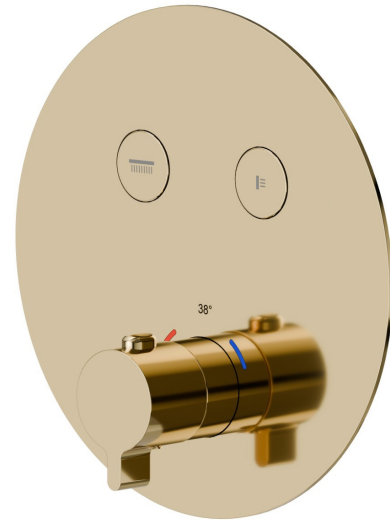

70402E.61.020

2 ways out thermostatic concealed mixer, with one handle for temperature control and buttons on/off. External part - finish PVD Glossy Gold

FEATURES

Material	Brass
Installation	Wall concealed part
Outlets	2 Ways Out
Water mixing	Thermostatic
Required for installation	<u>27751.00.000</u>

TECHNICAL DRAWING

70402E.61.020

2 ways out thermostatic concealed mixer, with one handle for temperature control and buttons on/off. External part - finish PVD Glossy Gold

AVAILABLE FINISHES

61.020

PVD Glossy Gold