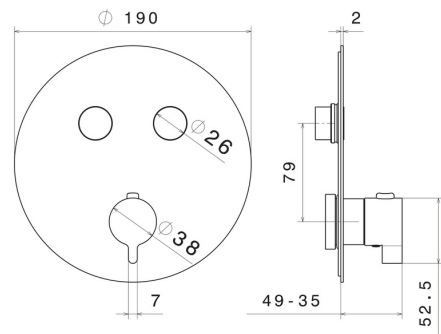

70402E.M0.071

2 ways out thermostatic concealed mixer, with one handle for temperature control and buttons on/off. External part - finish Gold Satin

FEATURES

Material	Brass
Installation	Wall concealed part
Outlets	2 Ways Out
Water mixing	Thermostatic
Required for installation	<u>27751.00.000</u>

TECHNICAL DRAWING

70402E.M0.071

2 ways out thermostatic concealed mixer, with one handle for temperature control and buttons on/off. External part - finish Gold Satin

AVAILABLE FINISHES

M0.071

Gold Satin

01.014