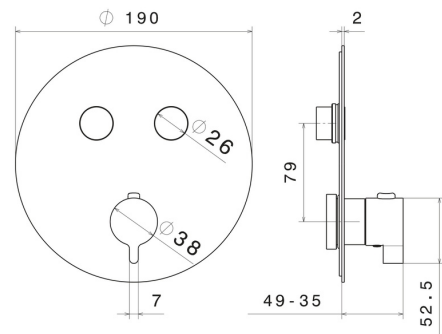

70402E.M0.072

2 ways out thermostatic concealed mixer, with one handle for temperature control and buttons on/off. External part - finish Copper Satin

FEATURES

Material	Brass
Installation	Wall concealed part
Outlets	2 Ways Out
Water mixing	Thermostatic
Required for installation	<u>27751.00.000</u>

TECHNICAL DRAWING

70402E.M0.072

2 ways out thermostatic concealed mixer, with one handle for temperature control and buttons on/off. External part - finish Copper Satin

AVAILABLE FINISHES

M0.072

Copper Satin