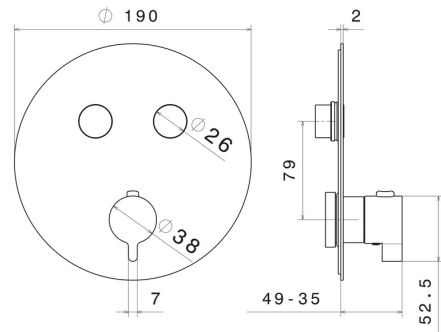

70402E.M0.077

2 ways out thermostatic concealed mixer, with one handle for temperature control and buttons on/off. External part - finish Carbon Satin

FEATURES

Material	Brass
Installation	Wall concealed part
Outlets	2 Ways Out
Water mixing	Thermostatic
Required for installation	<u>27751.00.000</u>

TECHNICAL DRAWING

70402E.M0.077

2 ways out thermostatic concealed mixer, with one handle for temperature control and buttons on/off. External part - finish Carbon Satin

AVAILABLE FINISHES

M0.077

Carbon Satin