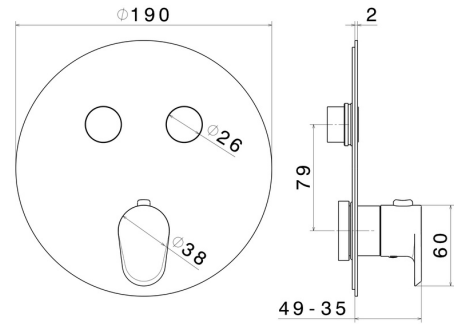

**70423E.01.093**

2 ways out thermostatic concealed mixer, with one handle for temperature control and buttons on/off. External part - finish Matt Black

**FEATURES**

Material	<b>Brass</b>
Installation	<b>Wall concealed part</b>
Outlets	<b>2 Ways Out</b>
Water mixing	<b>Thermostatic</b>
Required for installation	<b><u>27751.00.000</u></b>

**TECHNICAL DRAWING**

**70423E.01.093**

2 ways out thermostatic concealed mixer, with one handle for temperature control and buttons on/off. External part - finish Matt Black

**AVAILABLE FINISHES**

---

**01.093**