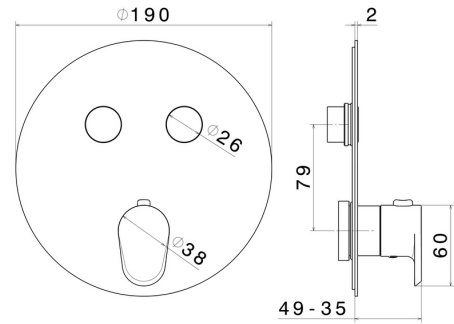

70423E.21.018

2 ways out thermostatic concealed mixer, with one handle for temperature control and buttons on/off. External part - finish Chrome

FEATURES

Material	Brass
Installation	Wall concealed part
Outlets	2 Ways Out
Water mixing	Thermostatic
Required for installation	<u>27751.00.000</u>

TECHNICAL DRAWING

70423E.21.018

2 ways out thermostatic concealed mixer, with one handle for temperature control and buttons on/off. External part - finish Chrome

AVAILABLE FINISHES

21.018

Chrome

01.093

finish Matt Black