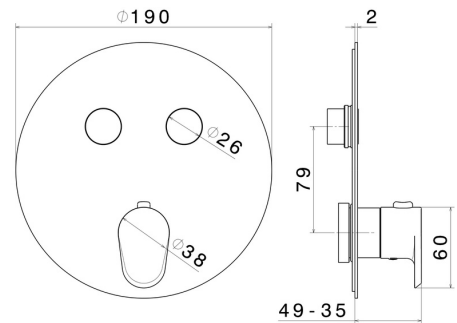

**70423E.59.066**

2 ways out thermostatic concealed mixer, with one handle for temperature control and buttons on/off. External part - finish PVD Brushed steel

**FEATURES**

Material	<b>Brass</b>
Installation	<b>Wall concealed part</b>
Outlets	<b>2 Ways Out</b>
Water mixing	<b>Thermostatic</b>
Required for installation	<b><u>27751.00.000</u></b>

**TECHNICAL DRAWING**

**70423E.59.066**

2 ways out thermostatic concealed mixer, with one handle for temperature control and buttons on/off. External part - finish PVD Brushed steel

**AVAILABLE FINISHES**