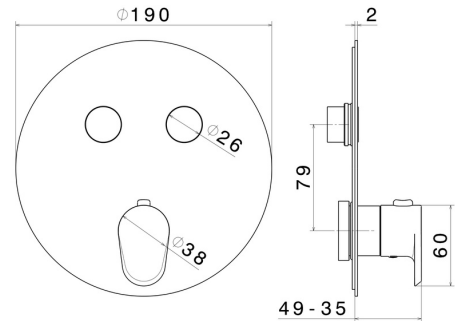

70423E.59.097

2 ways out thermostatic concealed mixer, with one handle for temperature control and buttons on/off. External part - finish PVD Brushed Gold

FEATURES

Material	Brass
Installation	Wall concealed part
Outlets	2 Ways Out
Water mixing	Thermostatic
Required for installation	<u>27751.00.000</u>

TECHNICAL DRAWING

70423E.59.097

2 ways out thermostatic concealed mixer, with one handle for temperature control and buttons on/off. External part - finish PVD Brushed Gold

AVAILABLE FINISHES

 **59.097**
PVD Brushed Gold