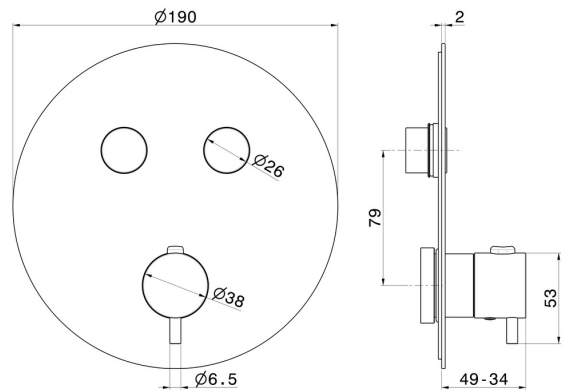

70426EX.50.050

2 ways out thermostatic concealed mixer, with one handle for temperature control and buttons on/off. External part - finish Stainless Steel

FEATURES

Material	Stainless Steel
Installation	Wall concealed part
Outlets	2 Ways Out
Water mixing	Thermostatic
Required for installation	<u>27751.00.000</u>

TECHNICAL DRAWING

70426EX.50.050

2 ways out thermostatic concealed mixer, with one handle for temperature control and buttons on/off. External part - finish Stainless Steel

AVAILABLE FINISHES

50.050

Stainless Steel