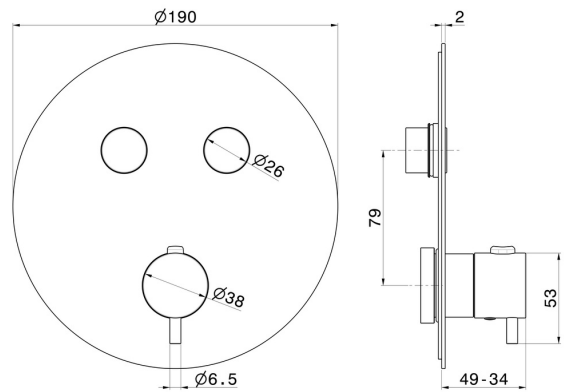

70426EX.59.064

2 ways out thermostatic concealed mixer, with one handle for temperature control and buttons on/off. External part - finish PVD Brushed Gun Metal

FEATURES

Material	Stainless Steel
Installation	Wall concealed part
Outlets	2 Ways Out
Water mixing	Thermostatic
Required for installation	<u>27751.00.000</u>

TECHNICAL DRAWING

70426EX.59.064

2 ways out thermostatic concealed mixer, with one handle for temperature control and buttons on/off. External part - finish PVD Brushed Gun Metal

AVAILABLE FINISHES

59.064