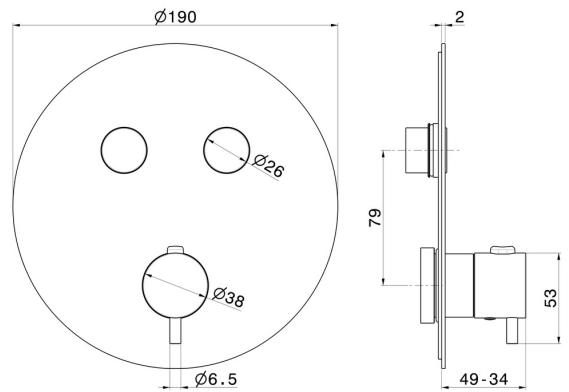

70426EX.59.067

2 ways out thermostatic concealed mixer, with one handle for temperature control and buttons on/off. External part - finish PVD Brushed Copper Bronze

PVD Brushed Copper Bronze

FEATURES

Material	Stainless Steel
Installation	Wall concealed part
Outlets	2 Ways Out
Water mixing	Thermostatic
Required for installation	<u>27751.00.000</u>

TECHNICAL DRAWING

70426EX.59.067

2 ways out thermostatic concealed mixer, with one handle for temperature control and buttons on/off. External part - finish PVD Brushed Copper Bronze

AVAILABLE FINISHES

59.067