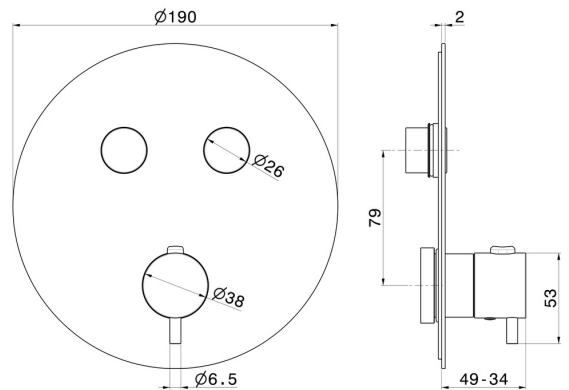

70426EX.59.097

2 ways out thermostatic concealed mixer, with one handle for temperature control and buttons on/off. External part - finish PVD Brushed Gold

FEATURES

Material	Stainless Steel
Installation	Wall concealed part
Outlets	2 Ways Out
Water mixing	Thermostatic
Required for installation	<u>27751.00.000</u>

TECHNICAL DRAWING

70426EX.59.097

2 ways out thermostatic concealed mixer, with one handle for temperature control and buttons on/off. External part - finish PVD Brushed Gold

AVAILABLE FINISHES

59.097

PVD Brushed Gold