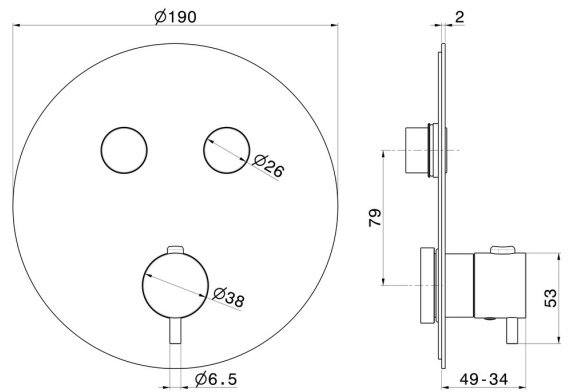

70426EX.59.098

2 ways out thermostatic concealed mixer, with one handle for temperature control and buttons on/off. External part - finish PVD Brushed Pale Gold

FEATURES

Material	Stainless Steel
Installation	Wall concealed part
Outlets	2 Ways Out
Water mixing	Thermostatic
Required for installation	<u>27751.00.000</u>

TECHNICAL DRAWING

70426EX.59.098

2 ways out thermostatic concealed mixer, with one handle for temperature control and buttons on/off. External part - finish PVD Brushed Pale Gold

AVAILABLE FINISHES

59.098