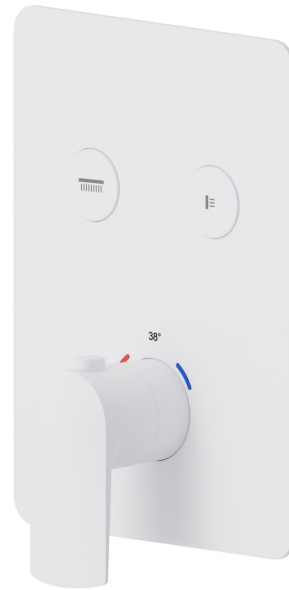

70429E.01.014

2 ways out thermostatic concealed mixer, with one handle for temperature control and buttons on/off. External part - finish Matt White

FEATURES

Material	Brass
Installation	Wall concealed part
Outlets	2 Ways Out
Water mixing	Thermostatic
Required for installation	<u>27751.00.000</u>

TECHNICAL DRAWING

70429E.01.014

2 ways out thermostatic concealed mixer, with one handle for temperature control and buttons on/off. External part - finish Matt White

AVAILABLE FINISHES

01.014

Matt White

01.093