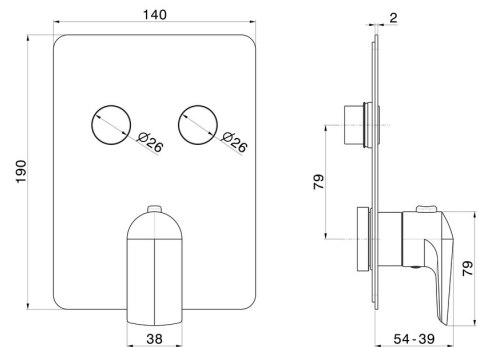

70429E.01.014

2 ways out thermostatic concealed mixer, with one handle for temperature control and buttons on/off. External part - finish Matt White

FEATURES

Material	Brass
Installation	Wall concealed part
Outlets	2 Ways Out
Water mixing	Thermostatic
Required for installation	<u>27751.00.000</u>

TECHNICAL DRAWING

70429E.01.014

2 ways out thermostatic concealed mixer, with one handle for temperature control and buttons on/off. External part - finish Matt White

AVAILABLE FINISHES

01.014

Matt White

01.093