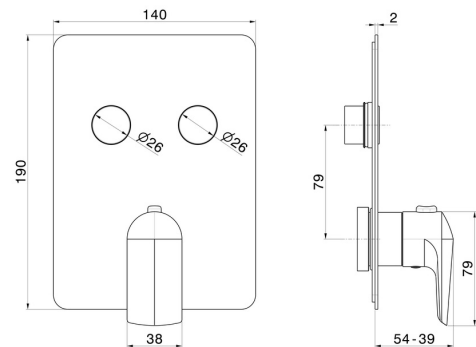

70429E.01.093

2 ways out thermostatic concealed mixer, with one handle for temperature control and buttons on/off. External part - finish Matt Black

FEATURES

Material	Brass
Installation	Wall concealed part
Outlets	2 Ways Out
Water mixing	Thermostatic
Required for installation	<u>27751.00.000</u>

TECHNICAL DRAWING

70429E.01.093

2 ways out thermostatic concealed mixer, with one handle for temperature control and buttons on/off. External part - finish Matt Black

AVAILABLE FINISHES

01.093

Matt Black

01.014