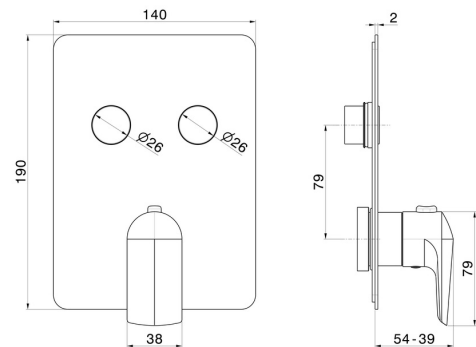

70429E.21.018

2 ways out thermostatic concealed mixer, with one handle for temperature control and buttons on/off. External part - finish Chrome

FEATURES

Material	Brass
Installation	Wall concealed part
Outlets	2 Ways Out
Water mixing	Thermostatic
Required for installation	<u>27751.00.000</u>

TECHNICAL DRAWING

70429E.21.018

2 ways out thermostatic concealed mixer, with one handle for temperature control and buttons on/off. External part - finish Chrome

AVAILABLE FINISHES

21.018
Chrome

01.014
finish Matt White