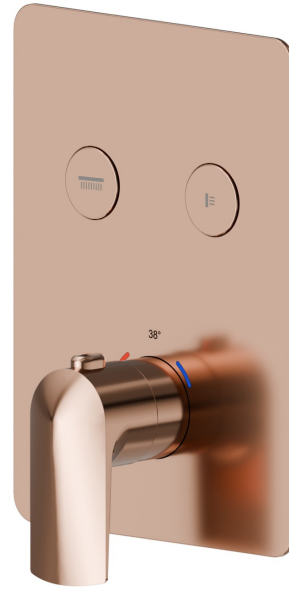

70429E.58.061

2 ways out thermostatic concealed mixer, with one handle for temperature control and buttons on/off. External part - finish PVD Copper Bronze

FEATURES

Material	Brass
Installation	Wall concealed part
Outlets	2 Ways Out
Water mixing	Thermostatic
Required for installation	<u>27751.00.000</u>

TECHNICAL DRAWING

70429E.58.061

2 ways out thermostatic concealed mixer, with one handle for temperature control and buttons on/off. External part - finish PVD Copper Bronze

AVAILABLE FINISHES

58.061

PVD Copper Bronze