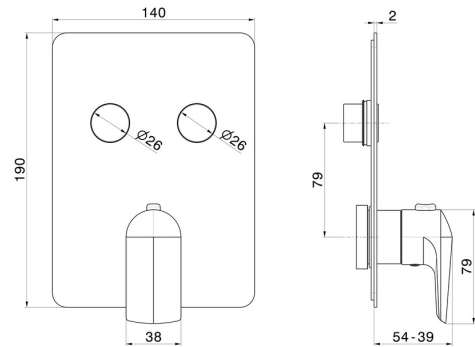

70429E.58.061

2 ways out thermostatic concealed mixer, with one handle for temperature control and buttons on/off. External part - finish PVD Copper Bronze

FEATURES

Material	Brass
Installation	Wall concealed part
Outlets	2 Ways Out
Water mixing	Thermostatic
Required for installation	<u>27751.00.000</u>

TECHNICAL DRAWING

70429E.58.061

2 ways out thermostatic concealed mixer, with one handle for temperature control and buttons on/off. External part - finish PVD Copper Bronze

AVAILABLE FINISHES

58.061

PVD Copper Bronze