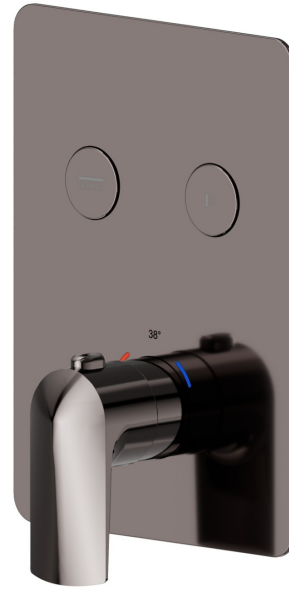

**70429E.58.063**

2 ways out thermostatic concealed mixer, with one handle for temperature control and buttons on/off. External part - finish PVD Gun Metal

**FEATURES**

Material	<b>Brass</b>
Installation	<b>Wall concealed part</b>
Outlets	<b>2 Ways Out</b>
Water mixing	<b>Thermostatic</b>
Required for installation	<b><u>27751.00.000</u></b>

**TECHNICAL DRAWING**

**70429E.58.063**

2 ways out thermostatic concealed mixer, with one handle for temperature control and buttons on/off. External part - finish PVD Gun Metal

**AVAILABLE FINISHES**

---

**61.020**

finish PVD Glossy Gold