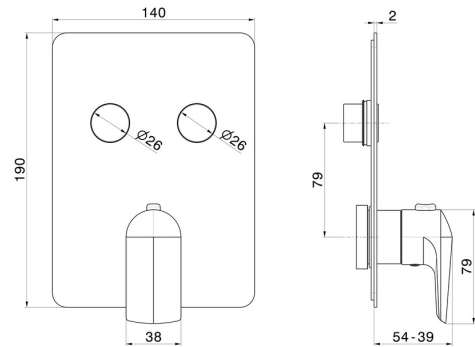

**70429E.58.063**

2 ways out thermostatic concealed mixer, with one handle for temperature control and buttons on/off. External part - finish PVD Gun Metal

**FEATURES**

Material	<b>Brass</b>
Installation	<b>Wall concealed part</b>
Outlets	<b>2 Ways Out</b>
Water mixing	<b>Thermostatic</b>
Required for installation	<b><u>27751.00.000</u></b>

**TECHNICAL DRAWING**

**70429E.58.063**

2 ways out thermostatic concealed mixer, with one handle for temperature control and buttons on/off. External part - finish PVD Gun Metal

**AVAILABLE FINISHES**

---