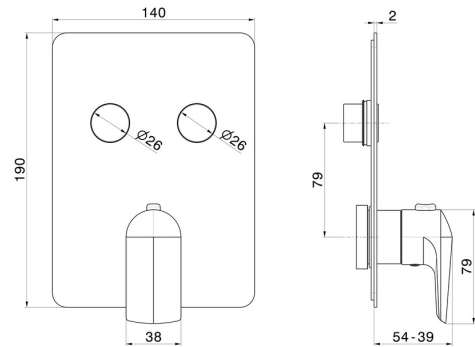

70429E.59.064

2 ways out thermostatic concealed mixer, with one handle for temperature control and buttons on/off. External part - finish PVD Brushed Gun Metal

FEATURES

Material	Brass
Installation	Wall concealed part
Outlets	2 Ways Out
Water mixing	Thermostatic
Required for installation	<u>27751.00.000</u>

TECHNICAL DRAWING

70429E.59.064

2 ways out thermostatic concealed mixer, with one handle for temperature control and buttons on/off. External part - finish PVD Brushed Gun Metal

AVAILABLE FINISHES

59.064

PVD Brushed Gun Metal