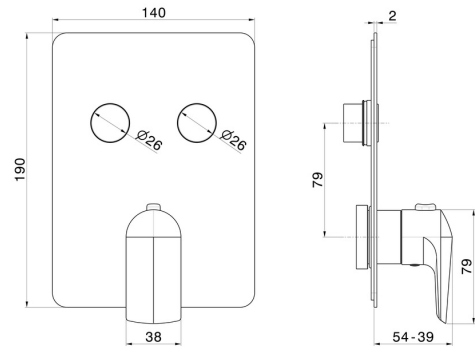

**70429E.59.067**

2 ways out thermostatic concealed mixer, with one handle for temperature control and buttons on/off. External part - finish PVD Brushed Copper Bronze

**FEATURES**

Material	<b>Brass</b>
Installation	<b>Wall concealed part</b>
Outlets	<b>2 Ways Out</b>
Water mixing	<b>Thermostatic</b>
Required for installation	<b><u>27751.00.000</u></b>

**TECHNICAL DRAWING**

**70429E.59.067**

2 ways out thermostatic concealed mixer, with one handle for temperature control and buttons on/off. External part - finish PVD Brushed Copper Bronze

**AVAILABLE FINISHES**