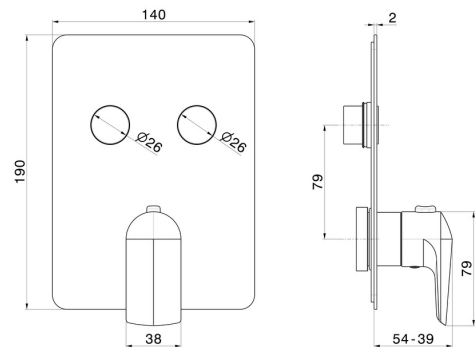

70429E.59.097

2 ways out thermostatic concealed mixer, with one handle for temperature control and buttons on/off. External part - finish PVD Brushed Gold

FEATURES

Material	Brass
Installation	Wall concealed part
Outlets	2 Ways Out
Water mixing	Thermostatic
Required for installation	<u>27751.00.000</u>

TECHNICAL DRAWING

70429E.59.097

2 ways out thermostatic concealed mixer, with one handle for temperature control and buttons on/off. External part - finish PVD Brushed Gold

AVAILABLE FINISHES

59.097

PVD Brushed Gold