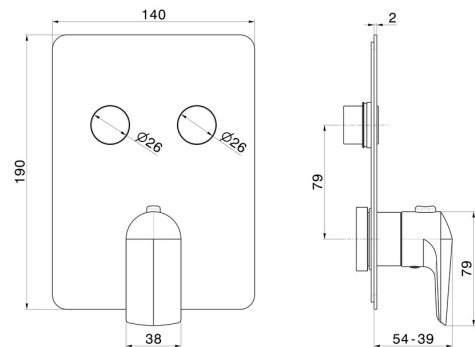

70429E.61.020

2 ways out thermostatic concealed mixer, with one handle for temperature control and buttons on/off. External part - finish PVD Glossy Gold

FEATURES

Material	Brass
Installation	Wall concealed part
Outlets	2 Ways Out
Water mixing	Thermostatic
Required for installation	<u>27751.00.000</u>

TECHNICAL DRAWING

70429E.61.020

2 ways out thermostatic concealed mixer, with one handle for temperature control and buttons on/off. External part - finish PVD Glossy Gold

AVAILABLE FINISHES

61.020

PVD Glossy Gold