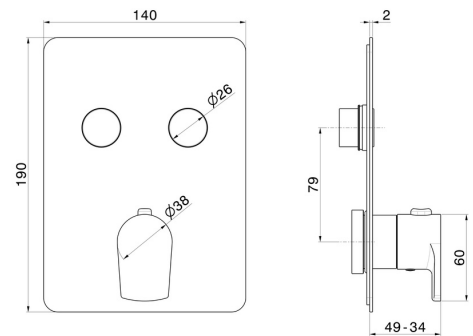

## 70436E.01.014

2 ways out thermostatic concealed mixer, with one handle for temperature control and buttons on/off. External part - finish Matt White

### TECHNICAL DRAWING

**70436E.01.014**

2 ways out thermostatic concealed mixer, with one handle for temperature control and buttons on/off. External part - finish Matt White

**AVAILABLE FINISHES**

---

**01.014**