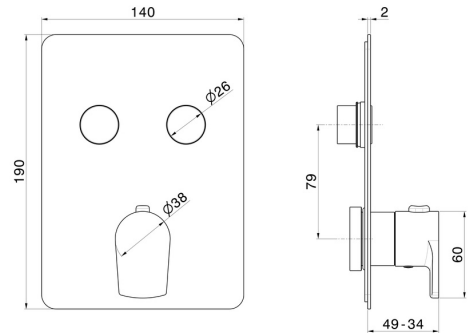

70436E.01.093

2 ways out thermostatic concealed mixer, with one handle for temperature control and buttons on/off. External part - finish Matt Black

FEATURES

Material	Brass
Installation	Wall concealed part
Outlets	2 Ways Out
Water mixing	Thermostatic
Required for installation	<u>27751.00.000</u>

TECHNICAL DRAWING

70436E.01.093

2 ways out thermostatic concealed mixer, with one handle for temperature control and buttons on/off. External part - finish Matt Black

AVAILABLE FINISHES

01.093

Matt Black

01.014