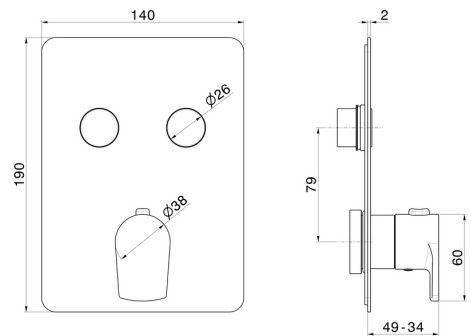

70436E.21.018

2 ways out thermostatic concealed mixer, with one handle for temperature control and buttons on/off. External part - finish Chrome

FEATURES

Material	Brass
Installation	Wall concealed part
Outlets	2 Ways Out
Water mixing	Thermostatic
Required for installation	<u>27751.00.000</u>

TECHNICAL DRAWING

70436E.21.018

2 ways out thermostatic concealed mixer, with one handle for temperature control and buttons on/off. External part - finish Chrome

AVAILABLE FINISHES

21.018
Chrome

01.014
finish Matt White