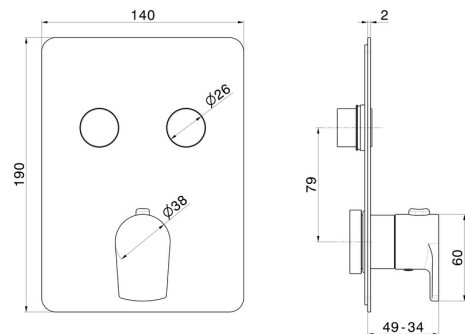

**70436E.59.064**

2 ways out thermostatic concealed mixer, with one handle for temperature control and buttons on/off. External part - finish PVD Brushed Gun Metal

**FEATURES**

Material	<b>Brass</b>
Installation	<b>Wall concealed part</b>
Outlets	<b>2 Ways Out</b>
Water mixing	<b>Thermostatic</b>
Required for installation	<b><u>27751.00.000</u></b>

**TECHNICAL DRAWING**

**70436E.59.064**

2 ways out thermostatic concealed mixer, with one handle for temperature control and buttons on/off. External part - finish PVD Brushed Gun Metal

**AVAILABLE FINISHES**