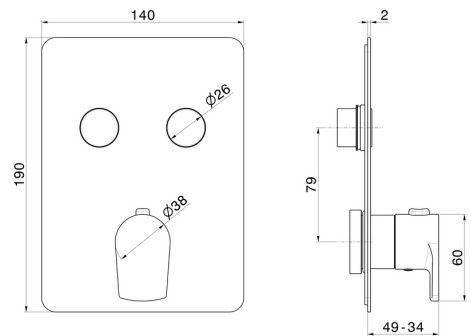

**70436E.59.066**

2 ways out thermostatic concealed mixer, with one handle for temperature control and buttons on/off. External part - finish PVD Brushed steel

**FEATURES**

|                           |                            |
|---------------------------|----------------------------|
| Material                  | <b>Brass</b>               |
| Installation              | <b>Wall concealed part</b> |
| Outlets                   | <b>2 Ways Out</b>          |
| Water mixing              | <b>Thermostatic</b>        |
| Required for installation | <b><u>27751.00.000</u></b> |

**TECHNICAL DRAWING**

**70436E.59.066**

2 ways out thermostatic concealed mixer, with one handle for temperature control and buttons on/off. External part - finish PVD Brushed steel

**AVAILABLE FINISHES**