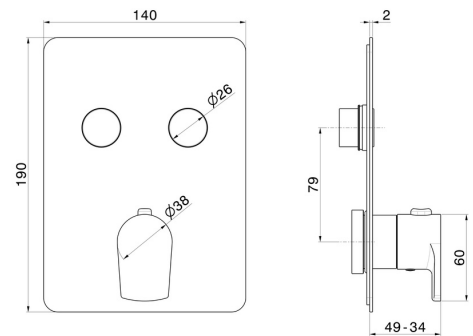

70436E.59.097

2 ways out thermostatic concealed mixer, with one handle for temperature control and buttons on/off. External part - finish PVD Brushed Gold

FEATURES

Material	Brass
Installation	Wall concealed part
Outlets	2 Ways Out
Water mixing	Thermostatic
Required for installation	<u>27751.00.000</u>

TECHNICAL DRAWING

70436E.59.097

2 ways out thermostatic concealed mixer, with one handle for temperature control and buttons on/off. External part - finish PVD Brushed Gold

AVAILABLE FINISHES

59.097

PVD Brushed Gold