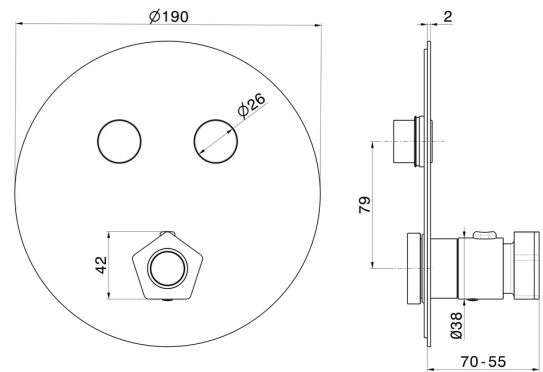

70439E.05.093

2 ways out thermostatic concealed mixer, with one handle for temperature control and buttons on/off. External part - finish Chrome - Matt Black

FEATURES

Material	Brass
Installation	Wall concealed part
Outlets	2 Ways Out
Water mixing	Thermostatic
Required for installation	<u>27751.00.000</u>

TECHNICAL DRAWING

70439E.05.093

2 ways out thermostatic concealed mixer, with one handle for temperature control and buttons on/off. External part - finish Chrome - Matt Black

AVAILABLE FINISHES

05.093

Chrome - Matt Black