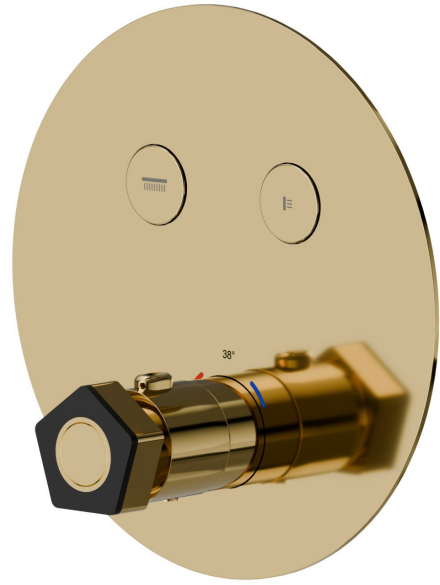

**70439E.62.093**

2 ways out thermostatic concealed mixer, with one handle for temperature control and buttons on/off. External part - finish PVD Glossy Gold - Matt Black

PVD Glossy Gold - Matt Black

**FEATURES**

Material	<b>Brass</b>
Installation	<b>Wall concealed part</b>
Outlets	<b>2 Ways Out</b>
Water mixing	<b>Thermostatic</b>
Required for installation	<b><u>27751.00.000</u></b>

**TECHNICAL DRAWING**

**70439E.62.093**

2 ways out thermostatic concealed mixer, with one handle for temperature control and buttons on/off. External part - finish PVD Glossy Gold - Matt Black

**AVAILABLE FINISHES**

---

**62.093**

PVD Glossy Gold - Matt Black

**05.093**

finish Chrome - Matt Black