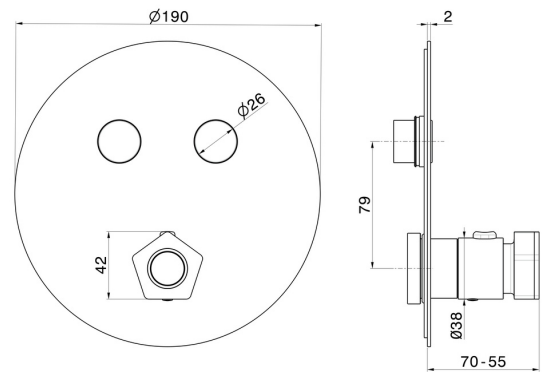

**70439E.62.093**

2 ways out thermostatic concealed mixer, with one handle for temperature control and buttons on/off. External part - finish PVD Glossy Gold - Matt Black

PVD Glossy Gold - Matt Black

**FEATURES**

Material	<b>Brass</b>
Installation	<b>Wall concealed part</b>
Outlets	<b>2 Ways Out</b>
Water mixing	<b>Thermostatic</b>
Required for installation	<b><u>27751.00.000</u></b>

**TECHNICAL DRAWING**

**70439E.62.093**