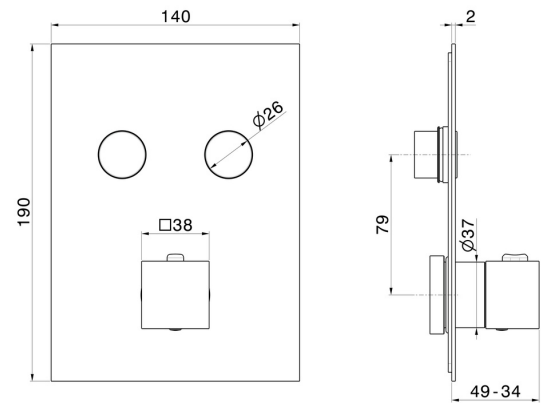

70442E.21.018

2 ways out thermostatic concealed mixer, with one handle for temperature control and buttons on/off. External part - finish Chrome

FEATURES

Material	Brass
Installation	Wall concealed part
Outlets	2 Ways Out
Water mixing	Thermostatic
Required for installation	<u>27751.00.000</u>

TECHNICAL DRAWING

70442E.21.018

2 ways out thermostatic concealed mixer, with one handle for temperature control and buttons on/off. External part - finish Chrome

AVAILABLE FINISHES

21.018

Chrome

01.093

finish Matt Black