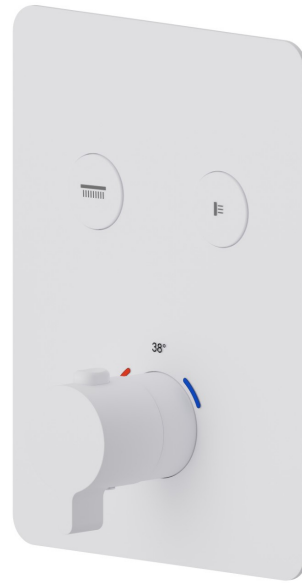

70444E.01.014

2 ways out thermostatic concealed mixer, with one handle for temperature control and buttons on/off. External part - finish Matt White

FEATURES

Material	Brass
Installation	Wall concealed part
Outlets	2 Ways Out
Water mixing	Thermostatic
Required for installation	<u>27751.00.000</u>

TECHNICAL DRAWING

70444E.01.014

2 ways out thermostatic concealed mixer, with one handle for temperature control and buttons on/off. External part - finish Matt White

AVAILABLE FINISHES

01.014

Matt White

01.093