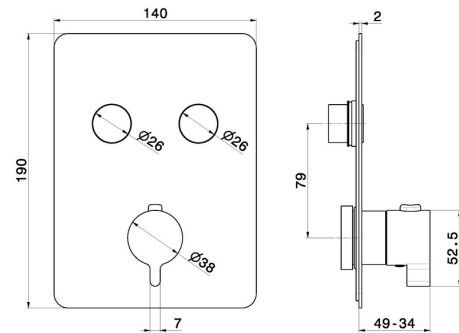

70444E.01.014

2 ways out thermostatic concealed mixer, with one handle for temperature control and buttons on/off. External part - finish Matt White

FEATURES

Material	Brass
Installation	Wall concealed part
Outlets	2 Ways Out
Water mixing	Thermostatic
Required for installation	<u>27751.00.000</u>

TECHNICAL DRAWING

70444E.01.014

2 ways out thermostatic concealed mixer, with one handle for temperature control and buttons on/off. External part - finish Matt White

AVAILABLE FINISHES

01.014

Matt White

01.093