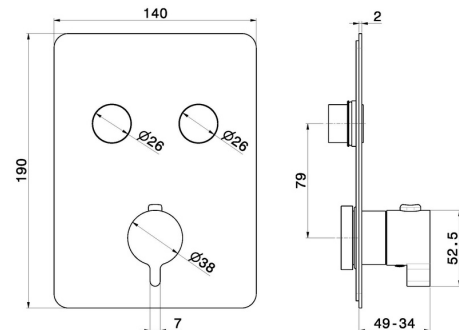

70444E.01.093

2 ways out thermostatic concealed mixer, with one handle for temperature control and buttons on/off. External part - finish Matt Black

FEATURES

Material	Brass
Installation	Wall concealed part
Outlets	2 Ways Out
Water mixing	Thermostatic
Required for installation	<u>27751.00.000</u>

TECHNICAL DRAWING

70444E.01.093

2 ways out thermostatic concealed mixer, with one handle for temperature control and buttons on/off. External part - finish Matt Black

AVAILABLE FINISHES

01.093

Matt Black

01.014