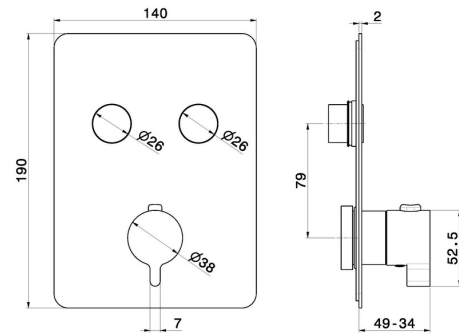

70444E.21.018

2 ways out thermostatic concealed mixer, with one handle for temperature control and buttons on/off. External part - finish Chrome

FEATURES

Material	Brass
Installation	Wall concealed part
Outlets	2 Ways Out
Water mixing	Thermostatic
Required for installation	<u>27751.00.000</u>

TECHNICAL DRAWING

70444E.21.018

2 ways out thermostatic concealed mixer, with one handle for temperature control and buttons on/off. External part - finish Chrome

AVAILABLE FINISHES

21.018

Chrome

01.014

finish Matt White