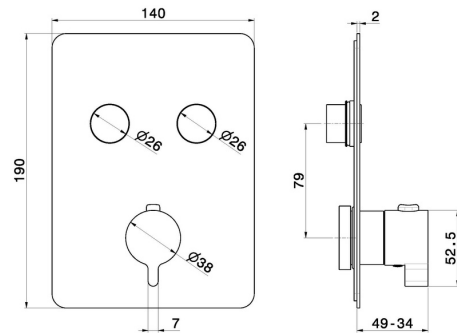

70444E.M0.070

2 ways out thermostatic concealed mixer, with one handle for temperature control and buttons on/off. External part - finish Titanium Satin

FEATURES

Material	Brass
Installation	Wall concealed part
Outlets	2 Ways Out
Water mixing	Thermostatic
Required for installation	<u>27751.00.000</u>

TECHNICAL DRAWING

70444E.M0.070

2 ways out thermostatic concealed mixer, with one handle for temperature control and buttons on/off. External part - finish Titanium Satin

AVAILABLE FINISHES

 **M0.070**
Titanium Satin