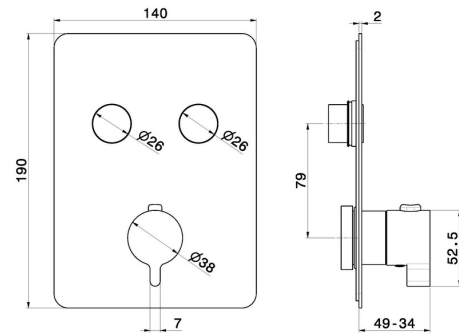

70444E.M0.071

2 ways out thermostatic concealed mixer, with one handle for temperature control and buttons on/off. External part - finish Gold Satin

FEATURES

Material	Brass
Installation	Wall concealed part
Outlets	2 Ways Out
Water mixing	Thermostatic
Required for installation	<u>27751.00.000</u>

TECHNICAL DRAWING

70444E.M0.071

2 ways out thermostatic concealed mixer, with one handle for temperature control and buttons on/off. External part - finish Gold Satin

AVAILABLE FINISHES

M0.071
Gold Satin

01.014
finish Matt White