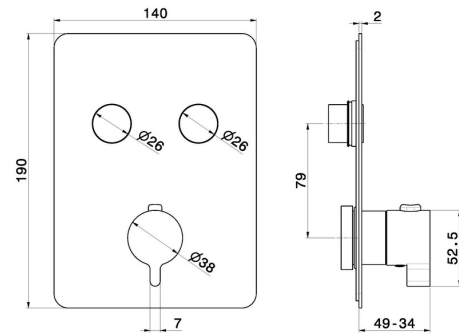

70444E.M0.072

2 ways out thermostatic concealed mixer, with one handle for temperature control and buttons on/off. External part - finish Copper Satin

FEATURES

Material	Brass
Installation	Wall concealed part
Outlets	2 Ways Out
Water mixing	Thermostatic
Required for installation	<u>27751.00.000</u>

TECHNICAL DRAWING

70444E.M0.072

2 ways out thermostatic concealed mixer, with one handle for temperature control and buttons on/off. External part - finish Copper Satin

AVAILABLE FINISHES

 **M0.072**
Copper Satin