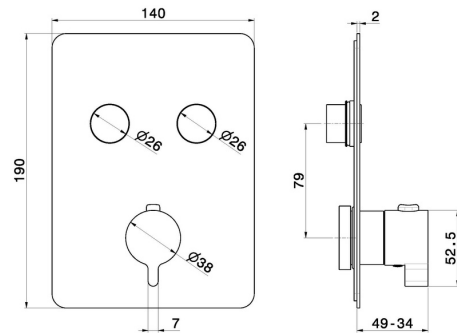

**70444E.M0.075**

2 ways out thermostatic concealed mixer, with one handle for temperature control and buttons on/off. External part - finish Copper Glossy

**FEATURES**

Material	<b>Brass</b>
Installation	<b>Wall concealed part</b>
Outlets	<b>2 Ways Out</b>
Water mixing	<b>Thermostatic</b>
Required for installation	<b><u>27751.00.000</u></b>

**TECHNICAL DRAWING**

**70444E.M0.075**

2 ways out thermostatic concealed mixer, with one handle for temperature control and buttons on/off. External part - finish Copper Glossy

**AVAILABLE FINISHES**

---