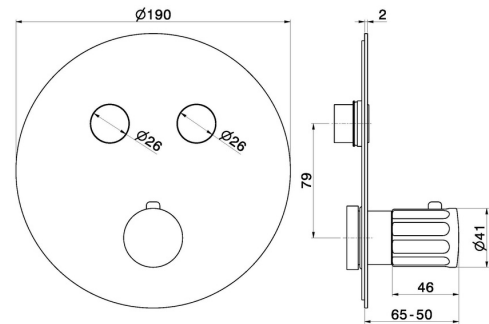

70446e.01.014

2 ways out thermostatic concealed mixer, with one handle for temperature control and buttons on/off. External part - finish Matt White

FEATURES

Material	Brass
Installation	Wall concealed part
Control type	Single lever
Outlets	2 Ways Out
Water mixing	Thermostatic
Required for installation	<u>27751.00.000</u>

TECHNICAL DRAWING

70446e.01.014

2 ways out thermostatic concealed mixer, with one handle for temperature control and buttons on/off. External part - finish Matt White

AVAILABLE FINISHES

01.014

Matt White

01.093